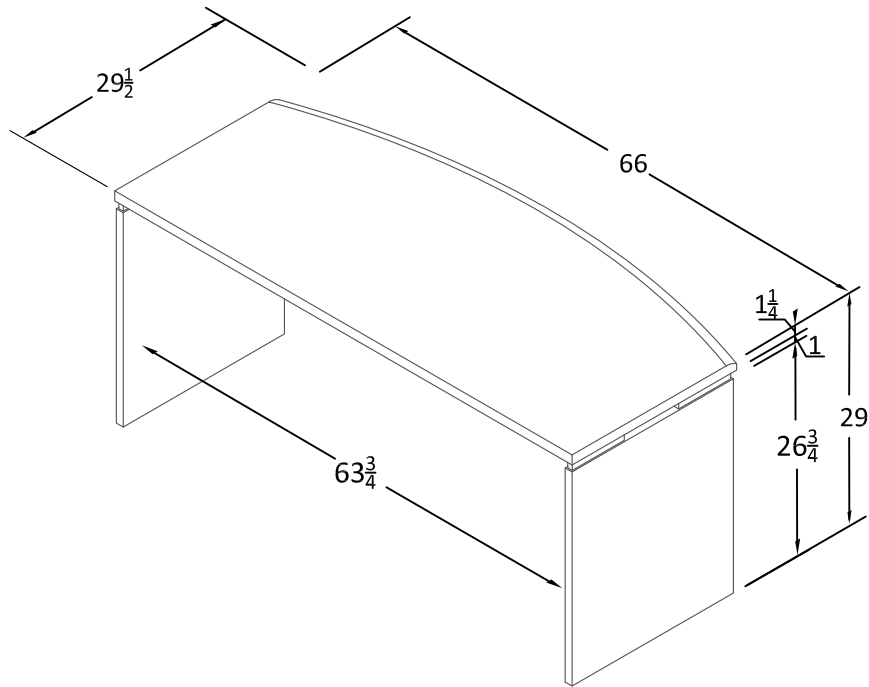

# Executive Desk

Model Number: 9319XXX

## OVERALL PRODUCT SIZE(in inches)

Desk: 66" (W)\* 29 $\frac{1}{2}$ " (D)\* 29" (H)

Unit Net Weight: 72.5lbs (32.86kg)

## MAXIMUM WEIGHT CAPACITIES